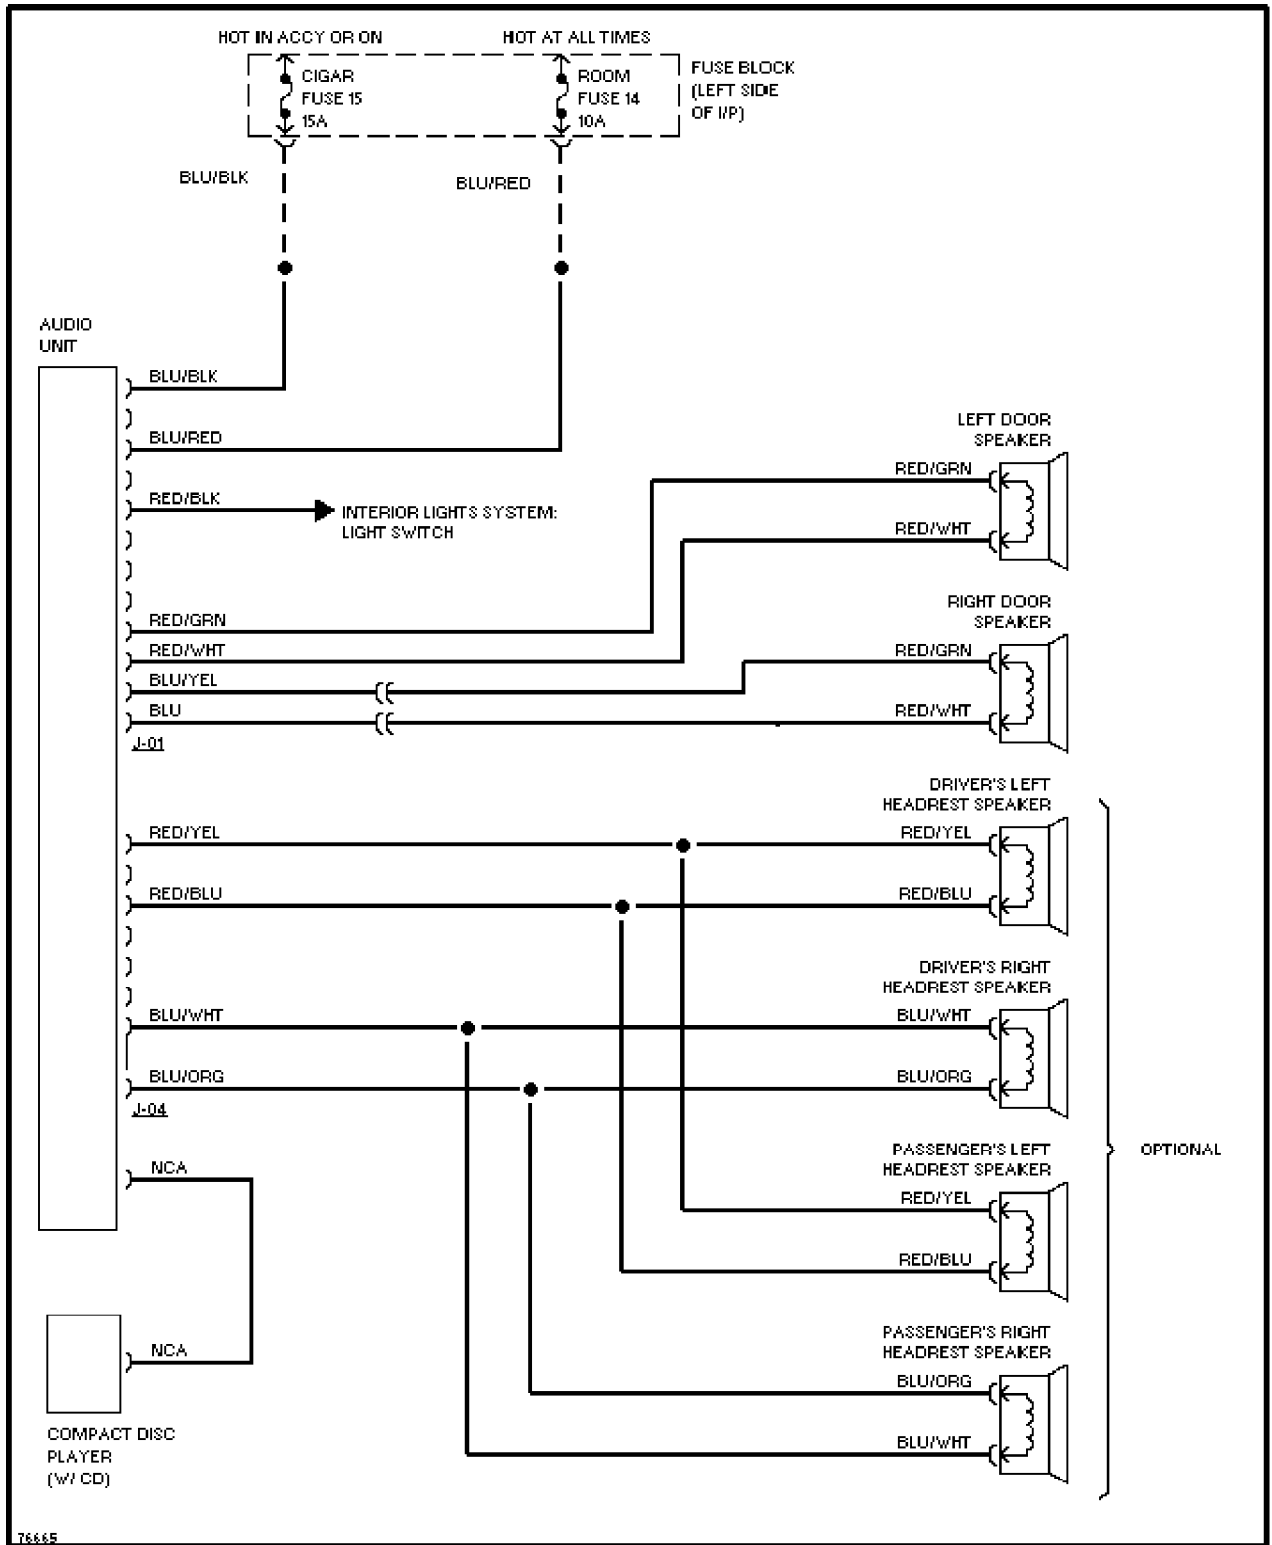

# SYSTEM WIRING DIAGRAMS

# SYSTEM WIRING DIAGRAMS

Article Text (p. 4)

1991 Mazda Miata

For Yorba Linda Miata

Copyright © 1998 Mitchell Repair Information Company, LLC

Saturday, May 10, 2003 11:20AM

Radio Circuits

STARTING/CHARGING